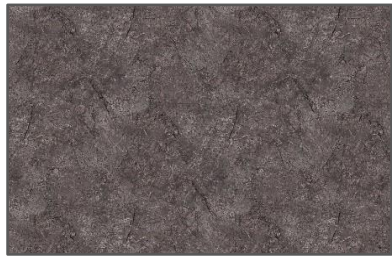

✂ Andorra Shadow