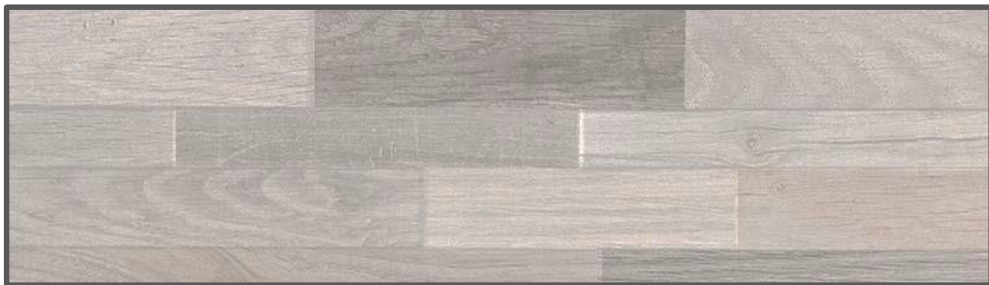

9570DF - White Cashmere

275LX - Vintage White

UPGRADE

FIREPLACE TILE

MSI

Dekora Rainforest Natural

- **GROUT COLOR:** Driftwood Schlutter
- **SCHLUTTER EDGE:** Brushed Nickel

Dekora Midnight Mount