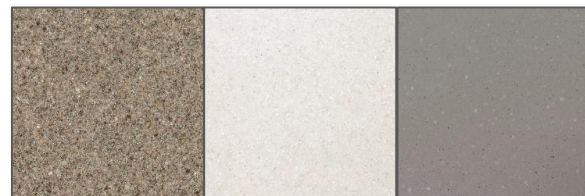

✂ Toffee Di Pesco

★ Groutless Mosaic – Mojave Aster

★ 2 x 6 Antique White Subway

✂★ 4X12 Concrete Grey Backsplash

★ 6 x24 Dekora Rainforest Taupe

★ Aspen Brown Aspen Snow Pebble Boulder

Moderne White Paint

★ Hexagon Beige