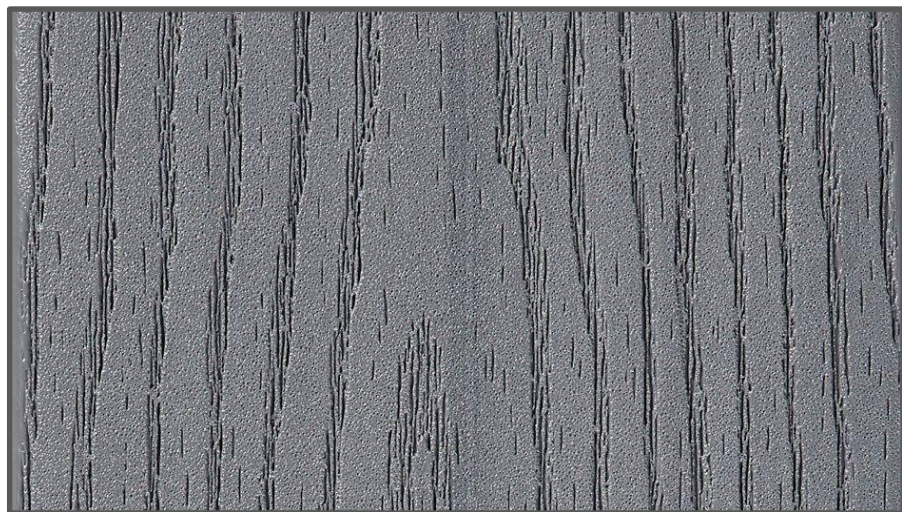

Notch-Outs

- Hexagon (3 Colors)

Consult your Key Account Manager for additional charges for available options

INTERIOR PAINT

**Sherwin
Williams**

SW 6168
Moderne White
Interior / Exterior
Locator Number: 258-C6

SW 6168
Moderne White
Interior / Exterior
Location Number: 258-C6

Flat Finish

PORCH DECKING

Weekender Cottage

Weekender Cabin

ROOF SHINGLES

Owens Corning

Standard Shingles- 25-year Warranty >