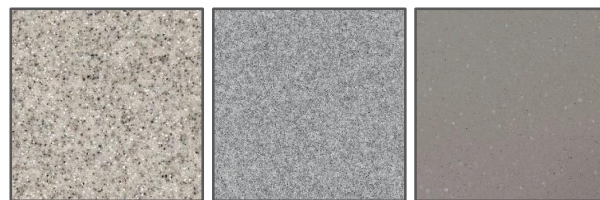

✂★ 4X12 Koncrete Grey Backsplash

★ 6X24 Dekora Midnight Mount

Moderne White Paint

★ Hexagon Grey

12 x 24 Statuario Matte

★ 6x2 - Mosaic - Metallic Grey Beveled Subway

Pebble Boulder

Sanded Cream

Sanded Grey

★ 2 x 6 Whisper White Beveled Subway

PALISADES

STANDARD
CANYON LAKE /
VOGUE II & CORONADO

UPGRADED
CANYON LAKE /
ALL PRODUCTS

✘ Potters Clay

✘ Cote D'Azur Noir

✘ Spring Carnival

★ Groutless Mosaic - Aloe Yucca

★ 2 x 6 Antique White Subway

✘★ 4X12 Koncrete Grey Backsplash

★ 6 x 24 - Dekora Rainforest Natural

★
Aspen
Pepper

Sanded
Grey

Pebble
Boulder

Moderne White Paint