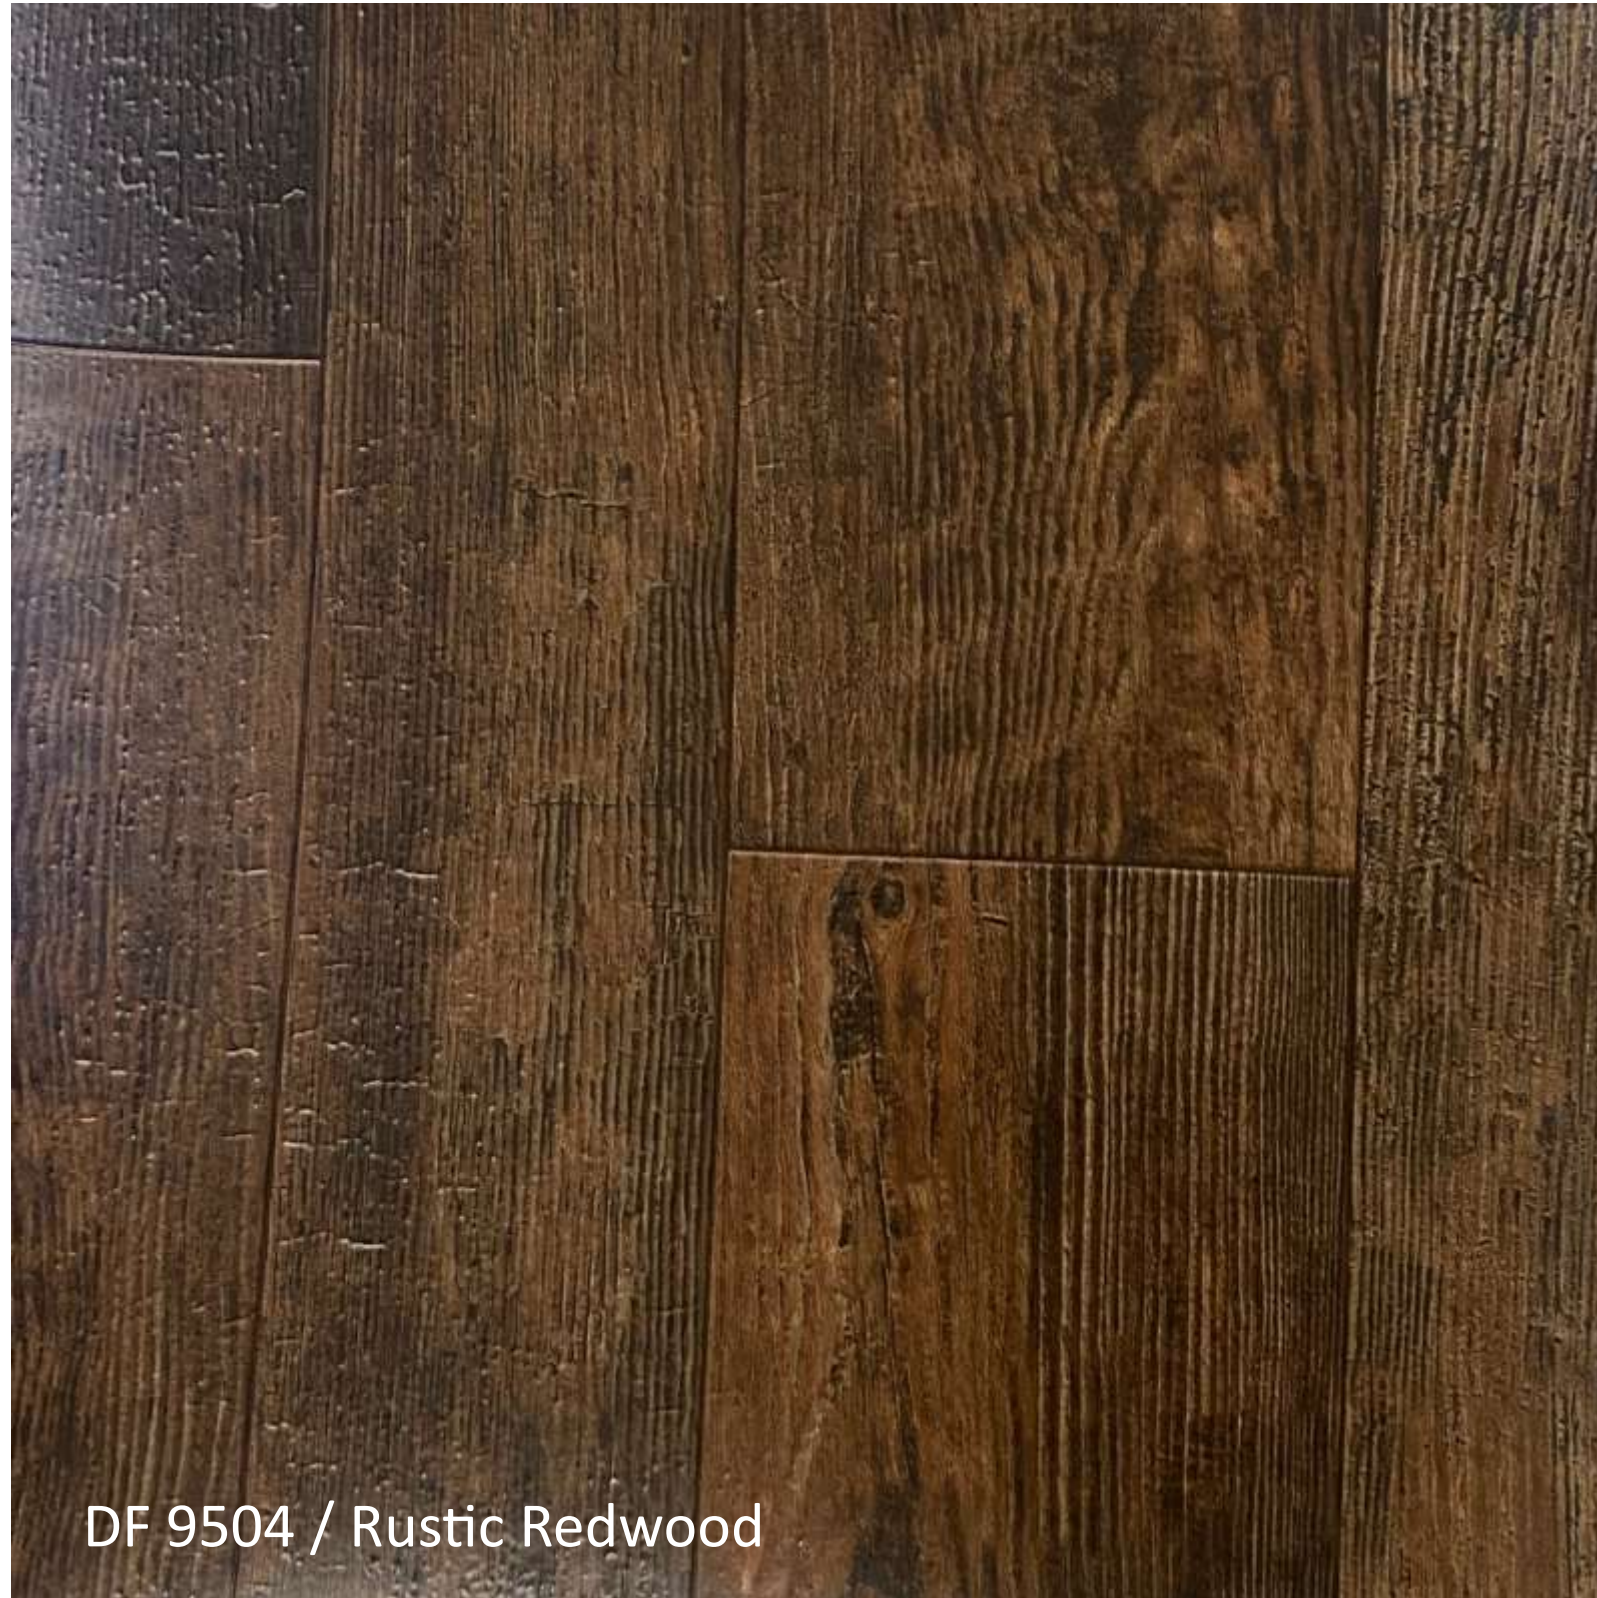

DiamondFlor Lino

DiamondFlor Lino

DF 9504 / Rustic Redwood

Laminate Flooring (Mohawk)

Sunbathed Pecan

Cliffside Pecan

Laminate Flooring (Mohawk)

Cattail Pecan