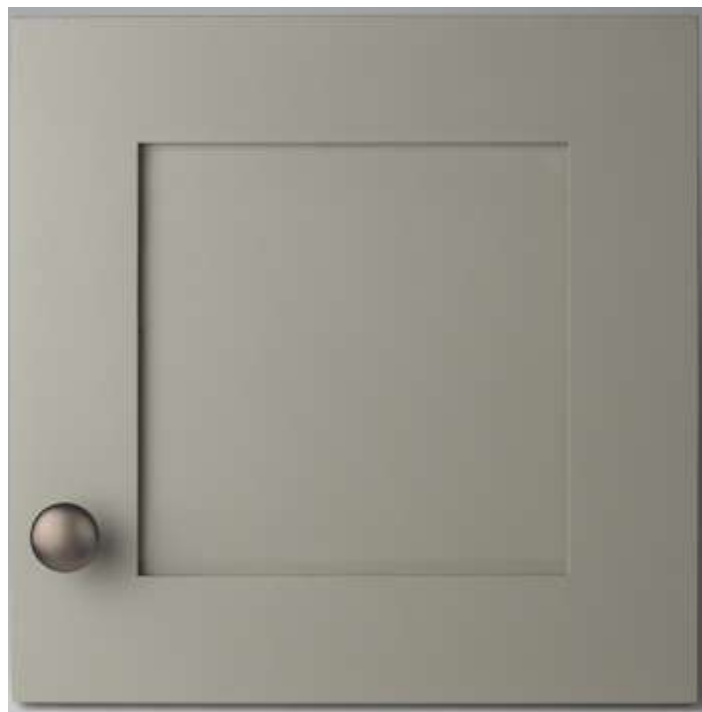

Laguna - Cypress

(Shown with Optional Round Knob)